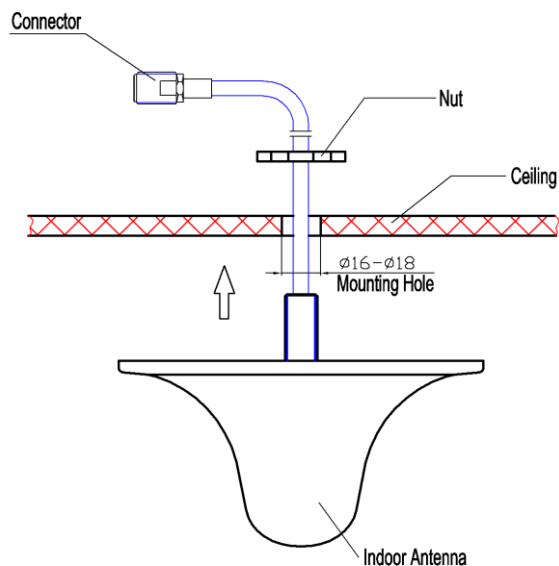

## 3dBi Omni Directional Ceiling Antenna for EnGenius

The EnGenius 900MHz INDOOR DOME Antenna Kit connects to base stations for DuraFon or FreeStyl phone systems for optimal radiation pattern and maximum indoor phone coverage.

Available in Kits with either 10m/20m or 30m Low loss cable lengths.

Model	SN-ULTRA-DOME
Frequency Range (MHz)	824~960
Bandwidth (MHz)	136
Polarization	Vertical
Gain (dBi)	3
Beamwidth(°)	E:55
Impedance ( $\Omega$ )	50
VSWR	$\leq 1.5$
Maximum Power (W)	50
Connector	N Female ( reverse thread )
Dimension(mm)	$\phi 165 \times 94$
Pigtail(cm)	18
Weight(kg)	0.5
Radome Material	ABS
Radome Color	White
Mounting Way	Fixed with Nut

Install Sketch:

Product Photo:

PUT YOUR PEOPLE IN TOUCH LIKE NEVER BEFORE.